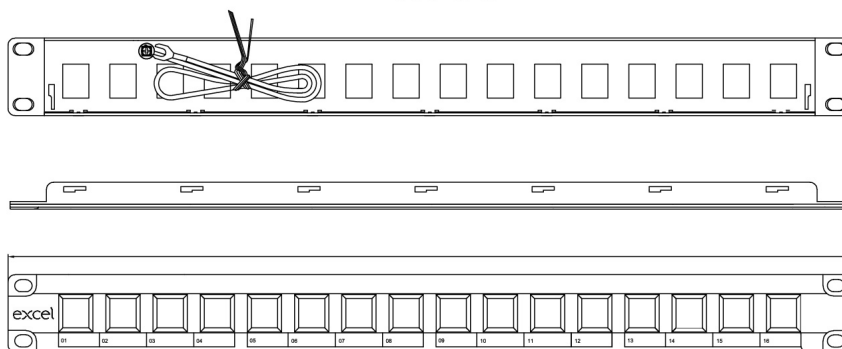

A rear management tray with purposely designed cable tie positions, is supplied with each panel which is fitted without the need for any tools or fixings by simply snapping it into place.

Product Specifications

Feature	Values
Suitable for number of outlets / modules	24
Category	Keystone Jack dependent
Number of rack units (RU)	1
Colour	Black
Mounting method	19 inch mounting
Height	44 mm
Width	483 mm
Depth	155 mm

Excel Unloaded Keystone Patch Panel Frame - 24-port, 1U - Black

Item Code: 100-026

Product drawing

100-025

100-026

Standards

Applicable standard	Detail
RoHS	Restriction of Hazardous Substances - Compliant
UL-94-V-0	Burning stops within 10 seconds after two applications of ten seconds each of a flame to a test bar. NO flaming drips are allowed.