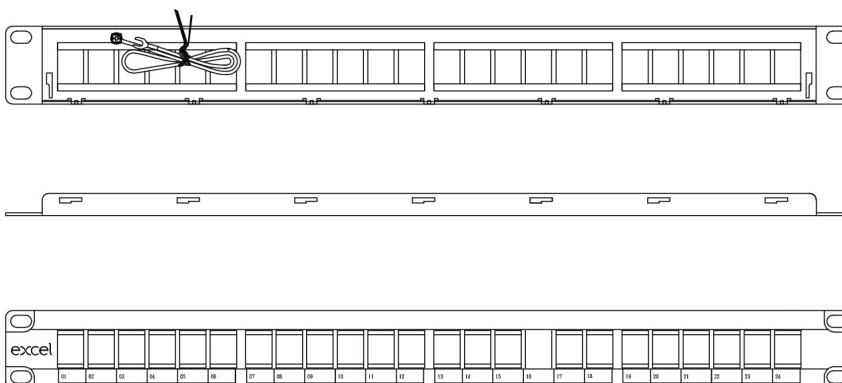

A rear management tray with purposely designed cable tie positions, is supplied with each panel which is fitted without the need for any tools or fixings by simply snapping it into place.

Product Specifications

Feature	Values
Suitable for number of outlets / modules	24
Category	Keystone Jack dependent
Number of rack units (RU)	1
Colour	Black
Mounting method	19 inch mounting
Height	44 mm
Width	483 mm
Depth	155 mm

Excel Unloaded Keystone Patch Panel Frame - 24-port, 1U - Black

Item Code: 100-026

Product drawing

100-025

100-026

Standards

Applicable standard	Detail
RoHS	Restriction of Hazardous Substances - Compliant
UL-94-V-0	Burning stops within 10 seconds after two applications of ten seconds each of a flame to a test bar. NO flaming drips are allowed.

Excel Unloaded Keystone Patch Panel Frame - 24-port, 1U - Black

Item Code: 100-026

Part Number Table

Part Number	Description
100-025	Excel Unloaded Keystone Patch Panel Frame - 16-port, 1U - Black
100-026	Excel Unloaded Keystone Patch Panel Frame - 24-port, 1U - Black