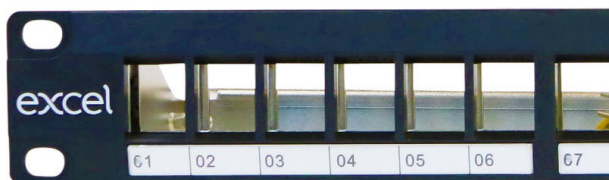

Excel Unloaded Keystone Patch Panel Frame - 24-port, 1U - Black

Item Code: 100-026

excel
without compromise.

✕ Choice of category

✕ Available in black or chrome

✕ Choice of port density

✕ Earthing kit, cage nuts and mini cable ties included

✕ Fast fit rear cable management

✕ For Screened and Unscreened systems

Product Overview

Excel keystone jack patch panel frames are available for mounting of the range of screened and unscreened Excel toolless keystone jacks.

A rear management tray with purposely designed cable tie positions, is supplied with each panel which is fitted without the need for any tools or fixings by simply snapping it into place.

Product Specifications

Feature	Values
Suitable for number of outlets / modules	24
Category	Keystone Jack dependent
Number of rack units (RU)	1
Colour	Black
Mounting method	19 inch mounting
Height	44 mm
Width	483 mm
Depth	155 mm